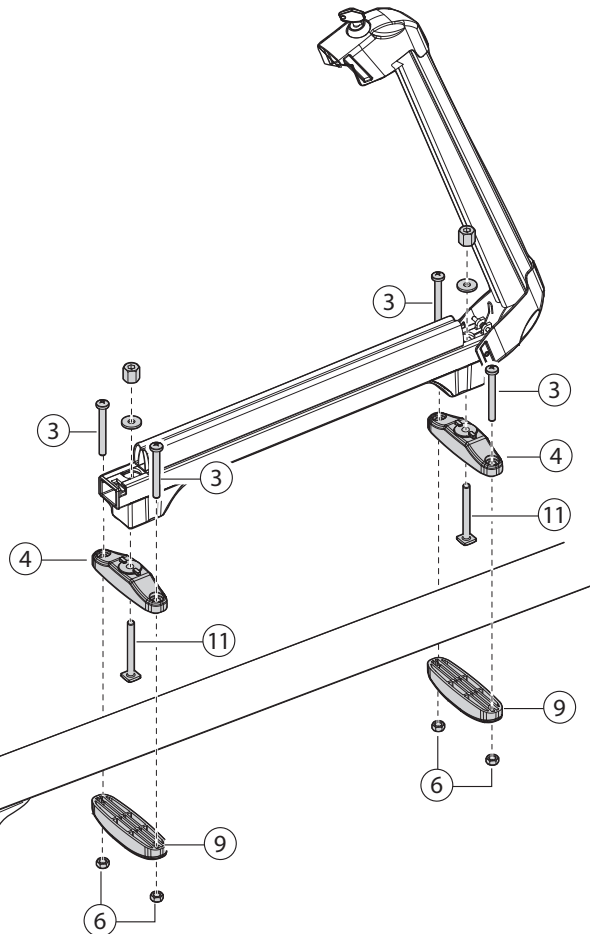

x2

2

x2

3

		+		+	 MAX 6kg / 13.2lb	OR	 MAX 6kg / 13.2lb
Iceberg	x		1,4kg 3.1 lb		x4		x2
MAX 24kg / 53 lb							

Product registration EU:

IT) eu.menabocaraccessories.com/ita/product-support-ita
EN) eu.menabocaraccessories.com/eng/product-support-eng
DE) eu.menabocaraccessories.com/deu/product-support-deu
FR) eu.menabocaraccessories.com/fra/product-support-fra
ES) eu.menabocaraccessories.com/esp/product-support-esp