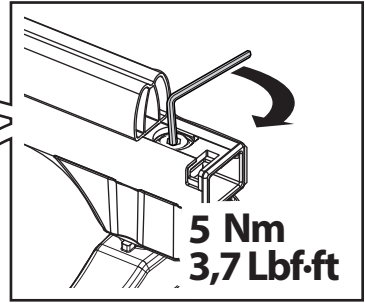

x2

2

x2

3

		+		+	 MAX 6kg / 13.2lb	OR	 MAX 6kg / 13.2lb
Iceberg	x		1,4kg 3.1 lb		x4		x2
MAX 24kg / 53 lb							

Product registration EU:

IT) eu.menabocaraccessories.com/ita/product-support-ita
EN) eu.menabocaraccessories.com/eng/product-support-eng
DE) eu.menabocaraccessories.com/deu/product-support-deu
FR) eu.menabocaraccessories.com/fra/product-support-fra
ES) eu.menabocaraccessories.com/esp/product-support-esp