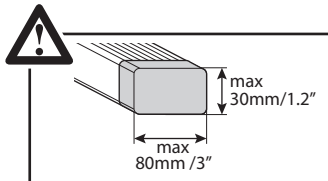

x2

2

x2

3

		+		+	 MAX 6kg / 13.2lb	OR	 MAX 6kg / 13.2lb
Iceberg	x		1,4kg 3.1 lb		x4		x2
MAX 24kg / 53 lb							

Product registration EU:

IT) eu.menabocaraccessories.com/ita/product-support-ita
EN) eu.menabocaraccessories.com/eng/product-support-eng
DE) eu.menabocaraccessories.com/deu/product-support-deu
FR) eu.menabocaraccessories.com/fra/product-support-fra
ES) eu.menabocaraccessories.com/esp/product-support-esp