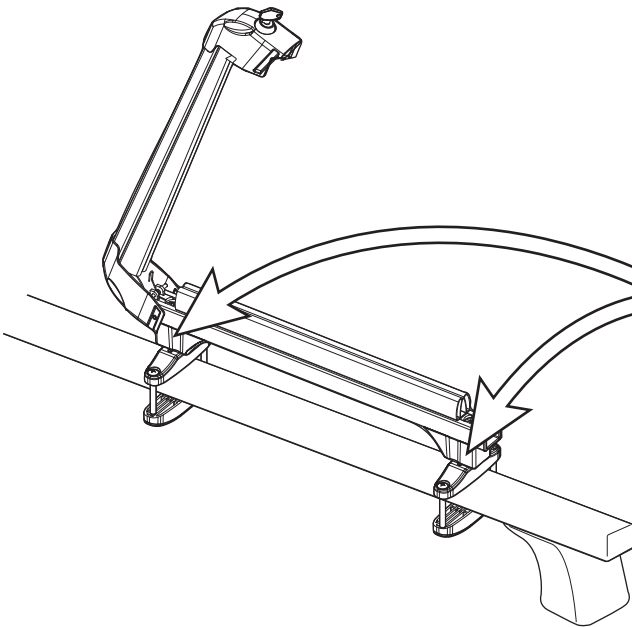

x2

2

x2

3

		+		+	 MAX 6kg / 13.2lb	OR	 MAX 6kg / 13.2lb
Iceberg	x		1,4kg 3.1 lb		x4		x2
MAX 24kg / 53 lb							

Product registration EU:

IT) eu.menabocaraccessories.com/ita/product-support-ita
EN) eu.menabocaraccessories.com/eng/product-support-eng
DE) eu.menabocaraccessories.com/deu/product-support-deu
FR) eu.menabocaraccessories.com/fra/product-support-fra
ES) eu.menabocaraccessories.com/esp/product-support-esp