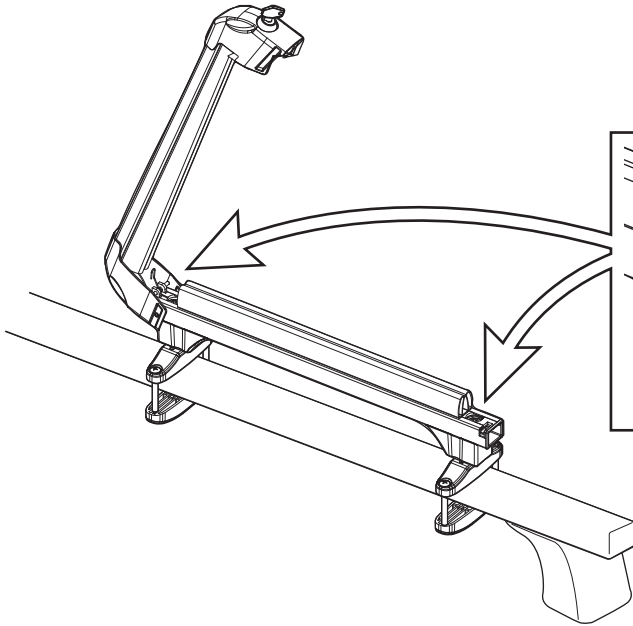

x2

2

x2

3

		+		+	 MAX 6kg / 13.2lb	OR	 MAX 6kg / 13.2lb
Iceberg	x		1,4kg 3.1 lb		x4		x2
MAX 24kg / 53 lb							

Product registration EU:

IT) eu.menabocaraccessories.com/ita/product-support-ita
EN) eu.menabocaraccessories.com/eng/product-support-eng
DE) eu.menabocaraccessories.com/deu/product-support-deu
FR) eu.menabocaraccessories.com/fra/product-support-fra
ES) eu.menabocaraccessories.com/esp/product-support-esp