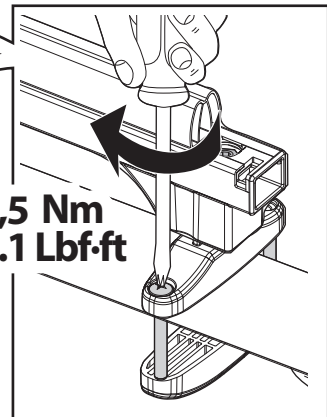

x2

2

x2

3

		+		+	 MAX 6kg / 13.2lb	OR	 MAX 6kg / 13.2lb
Iceberg	x		1,4kg 3.1 lb		x4		x2
MAX 24kg / 53 lb							

Product registration EU:

IT) eu.menabocaraccessories.com/ita/product-support-ita
EN) eu.menabocaraccessories.com/eng/product-support-eng
DE) eu.menabocaraccessories.com/deu/product-support-deu
FR) eu.menabocaraccessories.com/fra/product-support-fra
ES) eu.menabocaraccessories.com/esp/product-support-esp