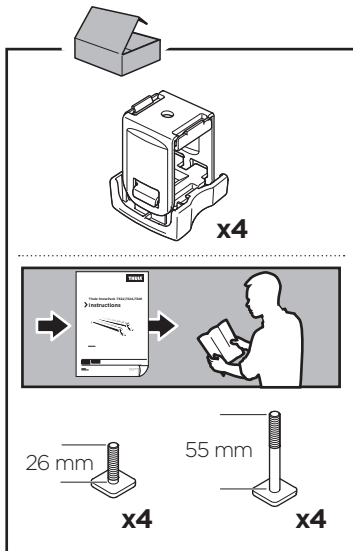

SquareBar Adapter 8897

> Instructions

Thule SquareBar

889700

A6.20150410
501-8074-01

Bring your life
thule.com

1 - 3

3