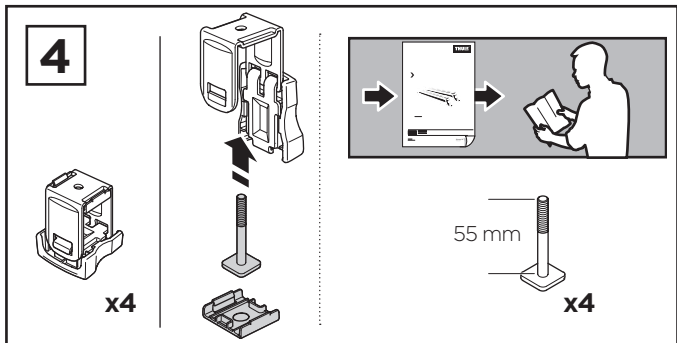

SquareBar Adapter 8897

> Instructions

Thule SquareBar

889700

A6.20150410
501-8074-01

Bring your life
thule.com

1 - 3

3