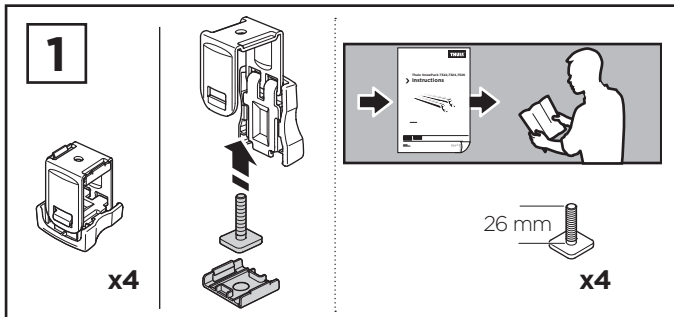

SquareBar Adapter 8897

> Instructions

Thule SquareBar

889700

A6.20150410
501-8074-01

Bring your life
thule.com

1 - 3

3