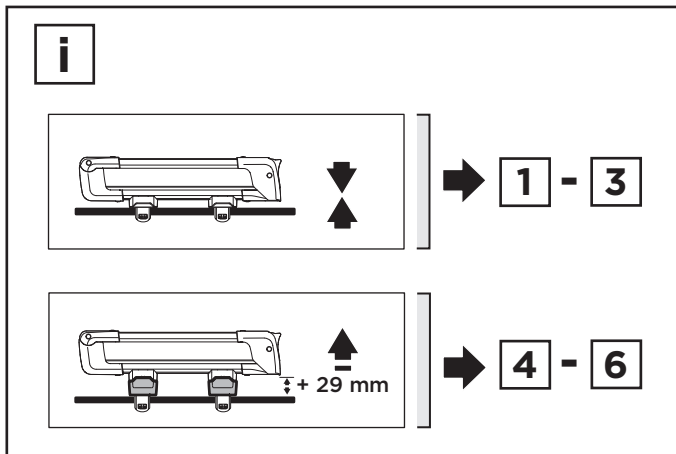

SquareBar Adapter 8897

> Instructions

Thule SquareBar

889700

A6.20150410
501-8074-01

Bring your life
thule.com

1 - 3

3