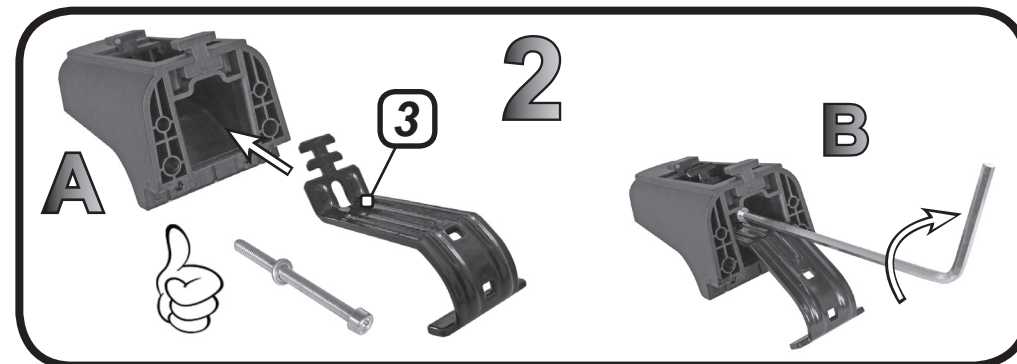

68.901

ISTRUZIONI DI MONTAGGIO  
FITTING INSTRUCTION  
"Acciaio / Steel"

COMPATIBLES: Cod. 61.110, Cod. 61.130, Cod. 61.300

4

CITROËN	D	YEAR	
C3 AIRCROSS	5	2017>	A
BERLINGO	5	2018>	A
DACIA	D	YEAR	
SANDERO STEPWAY	5	2021>	A
HONDA	D	YEAR	
JAZZ	5	2020>	B
OPEL	D	YEAR	
COMBO LIFE	5	2018>	A
PEUGEOT	D	YEAR	
RIFTER	5	2018>	A
SSANYONG	D	YEAR	
KORANDO	5	2019>	A

ISTRUZIONI DI MONTAGGIO  
FITTING INSTRUCTION  
"Alluminio / Aluminium"

= 15 min.

COMPATIBLES: Cod. 60.110, Cod. 60.300, Cod. 60.130, Cod. 60.210,  
Cod. 60.230

4

<b>CITROËN</b>	D	YEAR	
C3 AIRCROSS	5	2017>	A
BERLINGO	5	2018>	A
<b>DACIA</b>	D	YEAR	
SANDERO STEPWAY	5	2021>	A
<b>HONDA</b>	D	YEAR	
JAZZ	5	2020>	B
<b>OPEL</b>	D	YEAR	
COMBO LIFE	5	2018>	A
<b>PEUGEOT</b>	D	YEAR	
RIFTER	5	2018>	A
<b>SSANYONG</b>	D	YEAR	
KORANDO	5	2019>	A