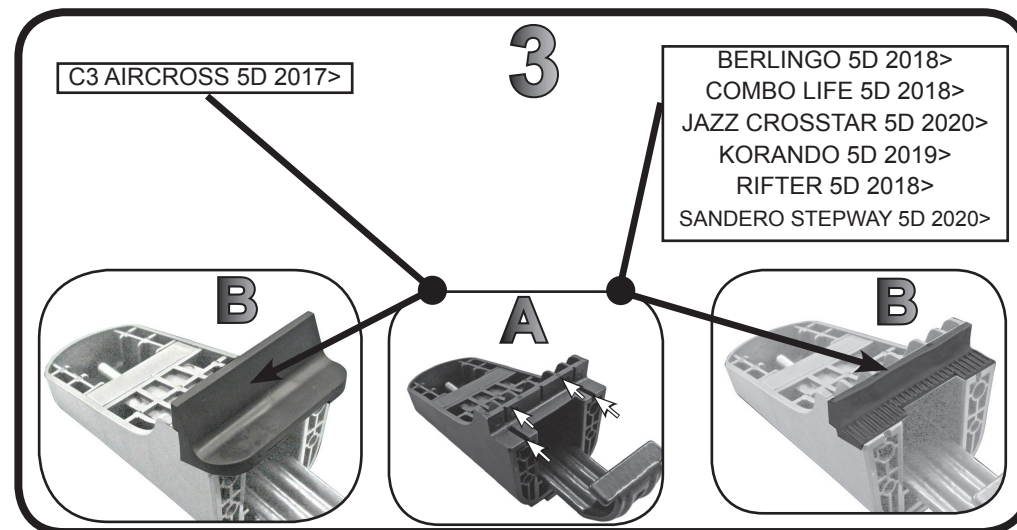

68.901

ISTRUZIONI DI MONTAGGIO  
FITTING INSTRUCTION  
"Acciaio / Steel"

COMPATIBLES: Cod. 61.110, Cod. 61.130, Cod. 61.300

4

CITROËN	D	YEAR	
C3 AIRCROSS	5	2017>	A
BERLINGO	5	2018>	A
DACIA	D	YEAR	
SANDERO STEPWAY	5	2021>	A
HONDA	D	YEAR	
JAZZ	5	2020>	B
OPEL	D	YEAR	
COMBO LIFE	5	2018>	A
PEUGEOT	D	YEAR	
RIFTER	5	2018>	A
SSANYONG	D	YEAR	
KORANDO	5	2019>	A

ISTRUZIONI DI MONTAGGIO  
FITTING INSTRUCTION  
"Alluminio / Aluminium"

= 15 min.

COMPATIBLES: Cod. 60.110, Cod. 60.300, Cod. 60.130, Cod. 60.210,  
Cod. 60.230

4

<b>CITROËN</b>	D	YEAR	
C3 AIRCROSS	5	2017>	A
BERLINGO	5	2018>	A
<b>DACIA</b>	D	YEAR	
SANDERO STEPWAY	5	2021>	A
<b>HONDA</b>	D	YEAR	
JAZZ	5	2020>	B
<b>OPEL</b>	D	YEAR	
COMBO LIFE	5	2018>	A
<b>PEUGEOT</b>	D	YEAR	
RIFTER	5	2018>	A
<b>SSANYONG</b>	D	YEAR	
KORANDO	5	2019>	A