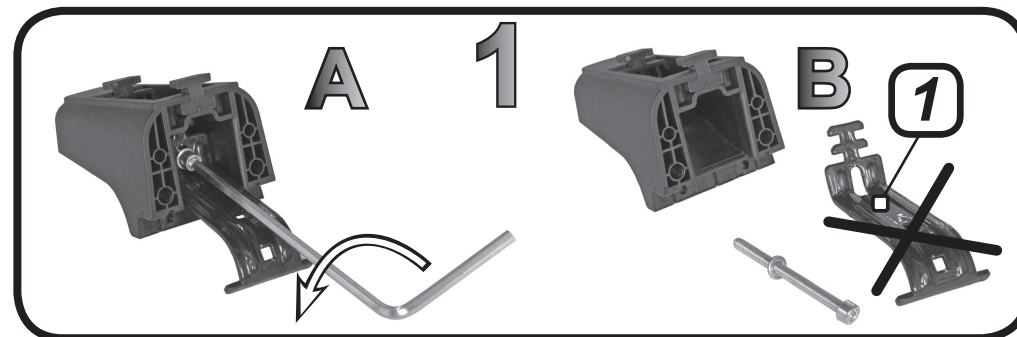

68.901

ISTRUZIONI DI MONTAGGIO  
FITTING INSTRUCTION  
"Acciaio / Steel"

COMPATIBLES: Cod. 61.110, Cod. 61.130, Cod. 61.300

4

CITROËN	D	YEAR	
C3 AIRCROSS	5	2017>	A
BERLINGO	5	2018>	A
DACIA	D	YEAR	
SANDERO STEPWAY	5	2021>	A
HONDA	D	YEAR	
JAZZ	5	2020>	B
OPEL	D	YEAR	
COMBO LIFE	5	2018>	A
PEUGEOT	D	YEAR	
RIFTER	5	2018>	A
SSANYONG	D	YEAR	
KORANDO	5	2019>	A

ISTRUZIONI DI MONTAGGIO  
FITTING INSTRUCTION  
"Alluminio / Aluminium"

= 15 min.

COMPATIBLES: Cod. 60.110, Cod. 60.300, Cod. 60.130, Cod. 60.210,  
Cod. 60.230

4

<b>CITROËN</b>	D	YEAR	
C3 AIRCROSS	5	2017>	A
BERLINGO	5	2018>	A
<b>DACIA</b>	D	YEAR	
SANDERO STEPWAY	5	2021>	A
<b>HONDA</b>	D	YEAR	
JAZZ	5	2020>	B
<b>OPEL</b>	D	YEAR	
COMBO LIFE	5	2018>	A
<b>PEUGEOT</b>	D	YEAR	
RIFTER	5	2018>	A
<b>SSANYONG</b>	D	YEAR	
KORANDO	5	2019>	A