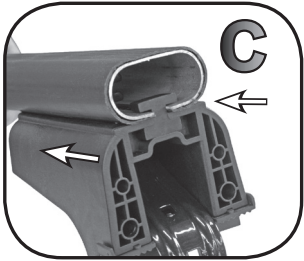

68.901

ISTRUZIONI DI MONTAGGIO  
FITTING INSTRUCTION  
"Acciaio / Steel"

COMPATIBLES: Cod. 61.110, Cod. 61.130, Cod. 61.300

4

CITROËN	D	YEAR	
C3 AIRCROSS	5	2017>	A
BERLINGO	5	2018>	A
DACIA	D	YEAR	
SANDERO STEPWAY	5	2021>	A
HONDA	D	YEAR	
JAZZ	5	2020>	B
OPEL	D	YEAR	
COMBO LIFE	5	2018>	A
PEUGEOT	D	YEAR	
RIFTER	5	2018>	A
SSANYONG	D	YEAR	
KORANDO	5	2019>	A