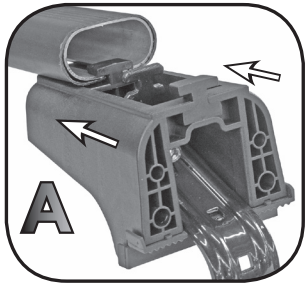

68.901

ISTRUZIONI DI MONTAGGIO  
FITTING INSTRUCTION  
"Acciaio / Steel"

COMPATIBLES: Cod. 61.110, Cod. 61.130, Cod. 61.300

4

CITROËN	D	YEAR	
C3 AIRCROSS	5	2017>	A
BERLINGO	5	2018>	A
DACIA	D	YEAR	
SANDERO STEPWAY	5	2021>	A
HONDA	D	YEAR	
JAZZ	5	2020>	B
OPEL	D	YEAR	
COMBO LIFE	5	2018>	A
PEUGEOT	D	YEAR	
RIFTER	5	2018>	A
SSANYONG	D	YEAR	
KORANDO	5	2019>	A