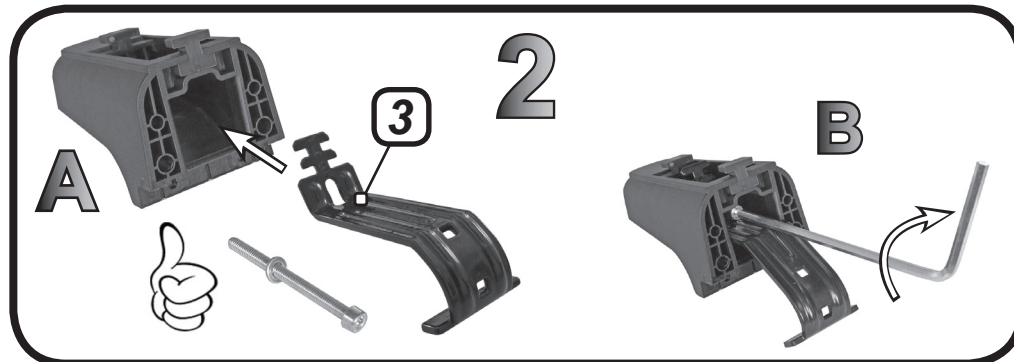

68.901

ISTRUZIONI DI MONTAGGIO  
FITTING INSTRUCTION  
"Acciaio / Steel"

COMPATIBLES: Cod. 61.110, Cod. 61.130, Cod. 61.300

4

CITROËN	D	YEAR	
C3 AIRCROSS	5	2017>	A
BERLINGO	5	2018>	A
DACIA	D	YEAR	
SANDERO STEPWAY	5	2021>	A
HONDA	D	YEAR	
JAZZ	5	2020>	B
OPEL	D	YEAR	
COMBO LIFE	5	2018>	A
PEUGEOT	D	YEAR	
RIFTER	5	2018>	A
SSANYONG	D	YEAR	
KORANDO	5	2019>	A

ISTRUZIONI DI MONTAGGIO  
FITTING INSTRUCTION  
"Alluminio / Aluminium"

= 15 min.

COMPATIBLES: Cod. 60.110, Cod. 60.300, Cod. 60.130, Cod. 60.210,  
Cod. 60.230

4

<b>CITROËN</b>	D	YEAR	
C3 AIRCROSS	5	2017>	A
BERLINGO	5	2018>	A
<b>DACIA</b>	D	YEAR	
SANDERO STEPWAY	5	2021>	A
<b>HONDA</b>	D	YEAR	
JAZZ	5	2020>	B
<b>OPEL</b>	D	YEAR	
COMBO LIFE	5	2018>	A
<b>PEUGEOT</b>	D	YEAR	
RIFTER	5	2018>	A
<b>SSANYONG</b>	D	YEAR	
KORANDO	5	2019>	A