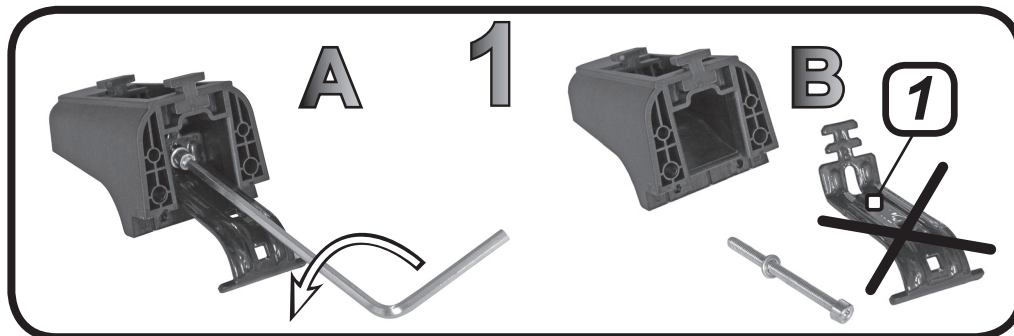

68.901

ISTRUZIONI DI MONTAGGIO  
FITTING INSTRUCTION  
"Acciaio / Steel"

COMPATIBLES: Cod. 61.110, Cod. 61.130, Cod. 61.300

4

CITROËN	D	YEAR	
C3 AIRCROSS	5	2017>	A
BERLINGO	5	2018>	A
DACIA	D	YEAR	
SANDERO STEPWAY	5	2021>	A
HONDA	D	YEAR	
JAZZ	5	2020>	B
OPEL	D	YEAR	
COMBO LIFE	5	2018>	A
PEUGEOT	D	YEAR	
RIFTER	5	2018>	A
SSANYONG	D	YEAR	
KORANDO	5	2019>	A

ISTRUZIONI DI MONTAGGIO  
FITTING INSTRUCTION  
"Alluminio / Aluminium"

= 15 min.

COMPATIBLES: Cod. 60.110, Cod. 60.300, Cod. 60.130, Cod. 60.210,  
Cod. 60.230

4

<b>CITROËN</b>	D	YEAR	
C3 AIRCROSS	5	2017>	A
BERLINGO	5	2018>	A
<b>DACIA</b>	D	YEAR	
SANDERO STEPWAY	5	2021>	A
<b>HONDA</b>	D	YEAR	
JAZZ	5	2020>	B
<b>OPEL</b>	D	YEAR	
COMBO LIFE	5	2018>	A
<b>PEUGEOT</b>	D	YEAR	
RIFTER	5	2018>	A
<b>SSANYONG</b>	D	YEAR	
KORANDO	5	2019>	A