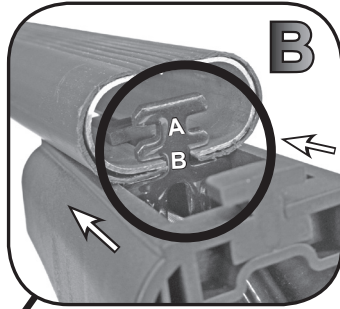

68.901

ISTRUZIONI DI MONTAGGIO  
FITTING INSTRUCTION  
"Acciaio / Steel"

COMPATIBLES: Cod. 61.110, Cod. 61.130, Cod. 61.300

4

CITROËN	D	YEAR	
C3 AIRCROSS	5	2017>	A
BERLINGO	5	2018>	A
DACIA	D	YEAR	
SANDERO STEPWAY	5	2021>	A
HONDA	D	YEAR	
JAZZ	5	2020>	B
OPEL	D	YEAR	
COMBO LIFE	5	2018>	A
PEUGEOT	D	YEAR	
RIFTER	5	2018>	A
SSANYONG	D	YEAR	
KORANDO	5	2019>	A