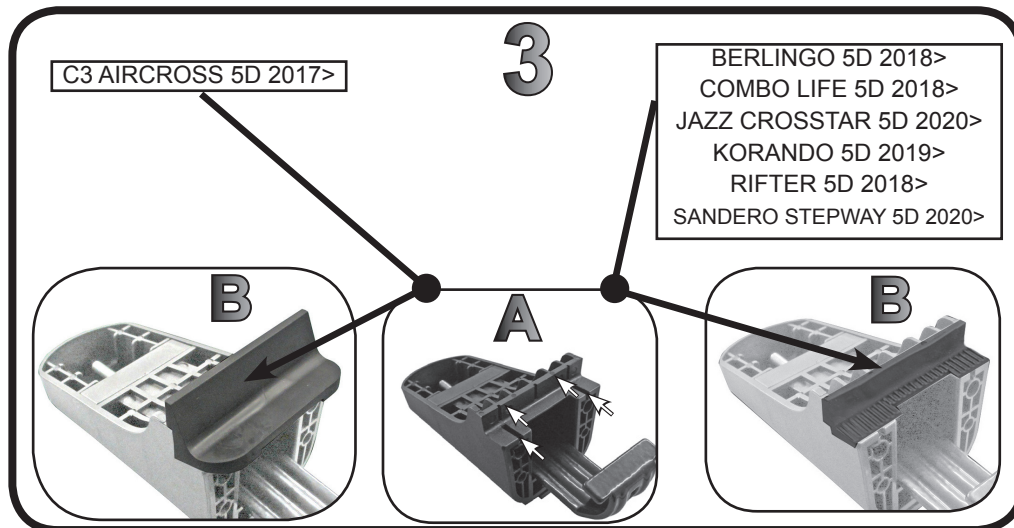

68.901

ISTRUZIONI DI MONTAGGIO  
FITTING INSTRUCTION  
"Acciaio / Steel"

COMPATIBLES: Cod. 61.110, Cod. 61.130, Cod. 61.300

4

CITROËN	D	YEAR	
C3 AIRCROSS	5	2017>	A
BERLINGO	5	2018>	A
DACIA	D	YEAR	
SANDERO STEPWAY	5	2021>	A
HONDA	D	YEAR	
JAZZ	5	2020>	B
OPEL	D	YEAR	
COMBO LIFE	5	2018>	A
PEUGEOT	D	YEAR	
RIFTER	5	2018>	A
SSANYONG	D	YEAR	
KORANDO	5	2019>	A

ISTRUZIONI DI MONTAGGIO  
FITTING INSTRUCTION  
"Alluminio / Aluminium"

= 15 min.

COMPATIBLES: Cod. 60.110, Cod. 60.300, Cod. 60.130, Cod. 60.210,  
Cod. 60.230

4

<b>CITROËN</b>	D	YEAR	
C3 AIRCROSS	5	2017>	A
BERLINGO	5	2018>	A
<b>DACIA</b>	D	YEAR	
SANDERO STEPWAY	5	2021>	A
<b>HONDA</b>	D	YEAR	
JAZZ	5	2020>	B
<b>OPEL</b>	D	YEAR	
COMBO LIFE	5	2018>	A
<b>PEUGEOT</b>	D	YEAR	
RIFTER	5	2018>	A
<b>SSANYONG</b>	D	YEAR	
KORANDO	5	2019>	A