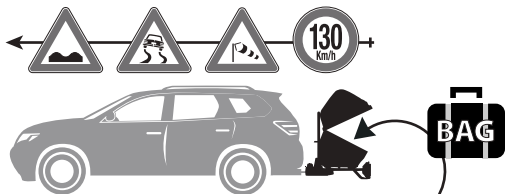

Art.23.GP001

GPEVOLVE

Min 80 Kg

Max 45 Kg

ART. CODE

23.GP001

K8.GP002

P0920002