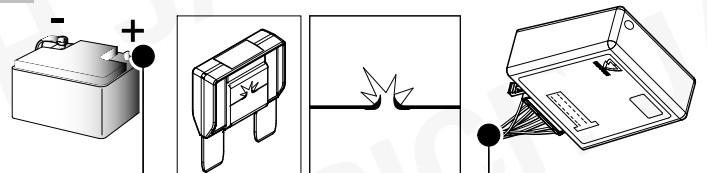

1x max 5 min.

oder / or