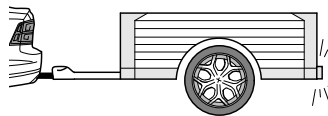

Failure support

Check CAN-Data Wire