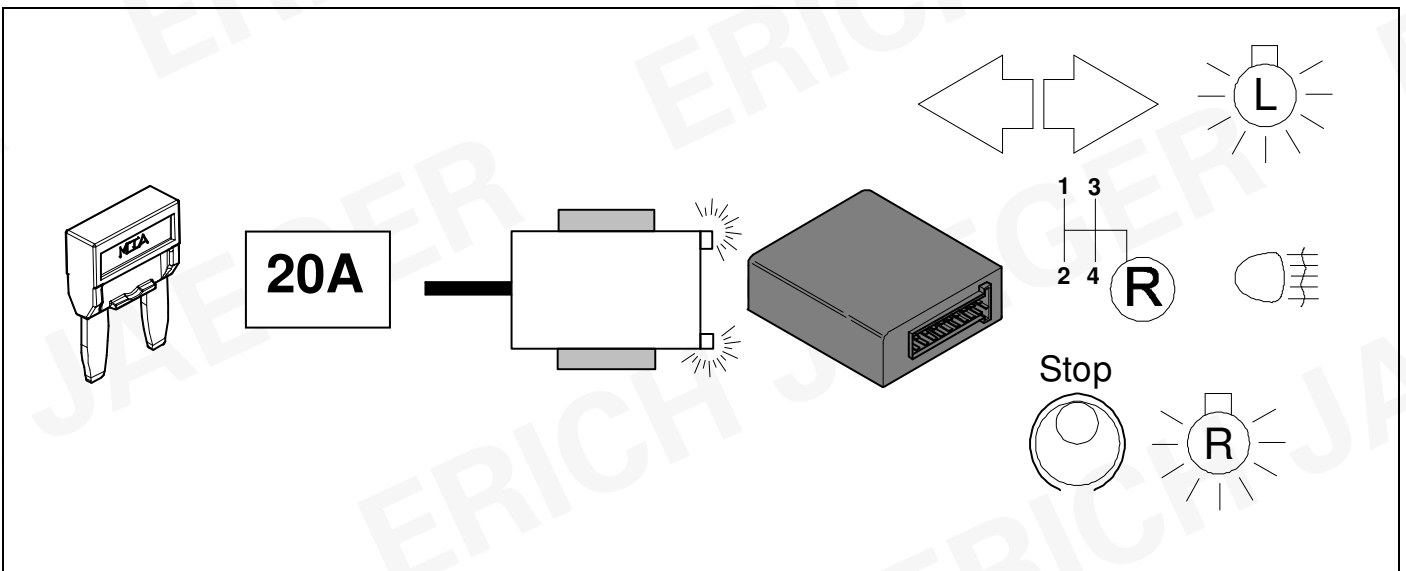

-

32

40

41

42

Status LED für Eigendiagnose

Status LED for self-diagnosis

Operation support