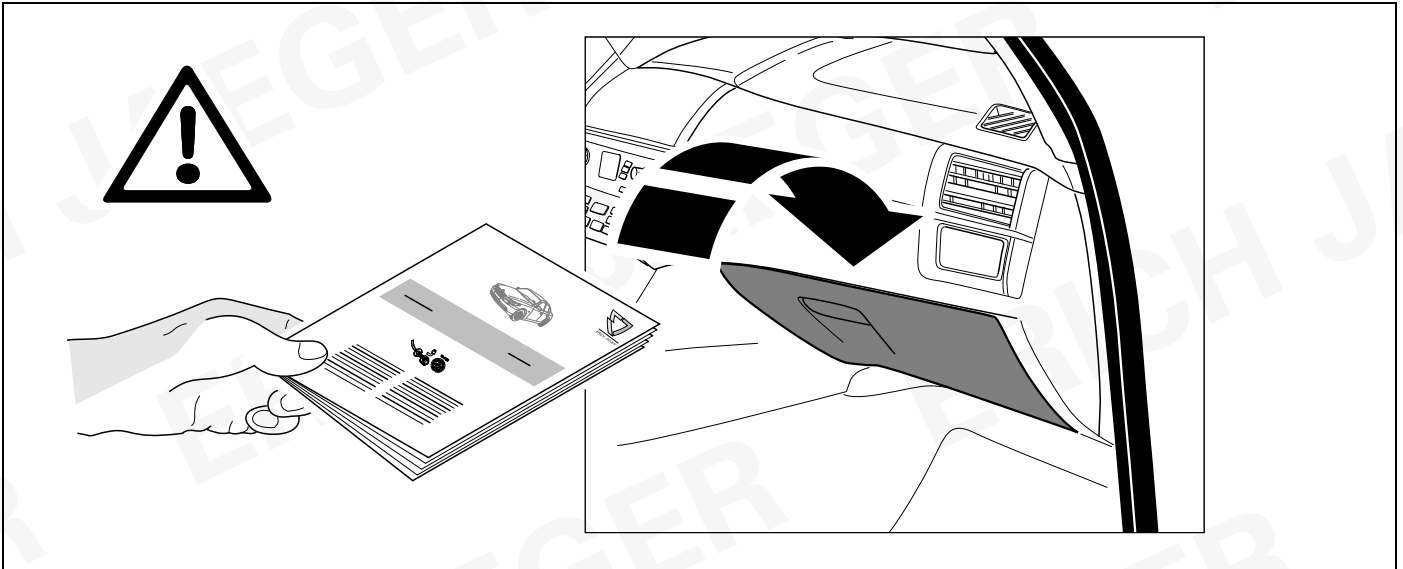

-

32

40

41

42

Status LED für Eigendiagnose

Status LED for self-diagnosis

Operation support