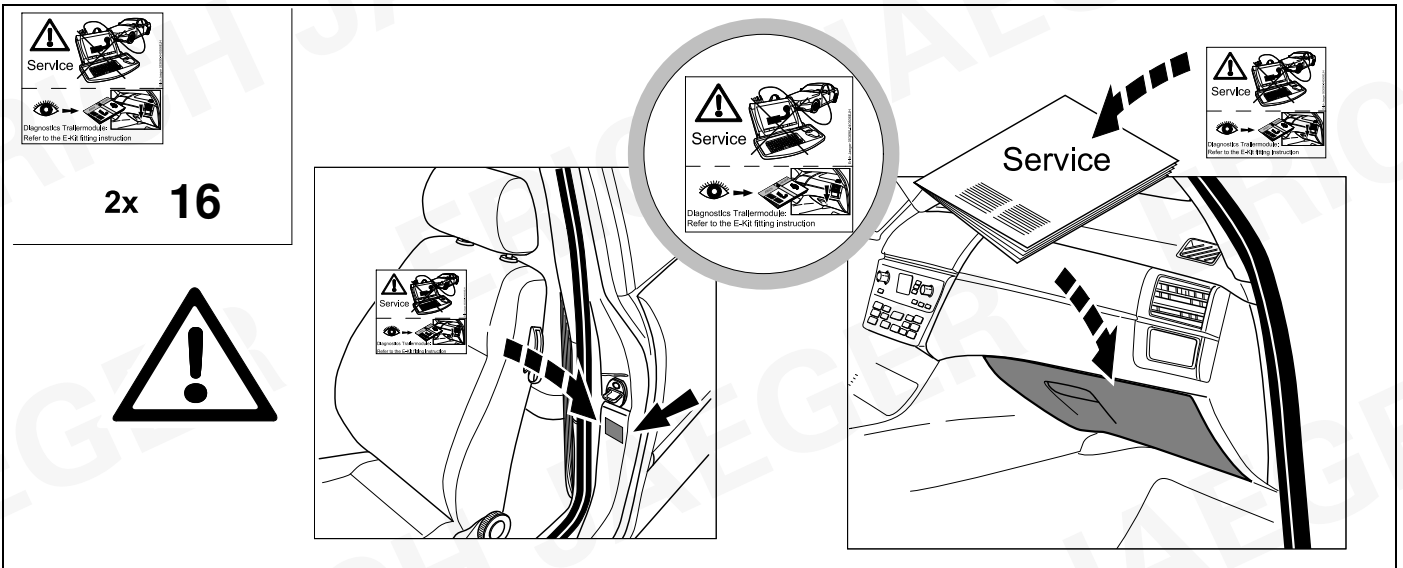

-

32

40

41

42

Status LED für Eigendiagnose

Status LED for self-diagnosis

Operation support