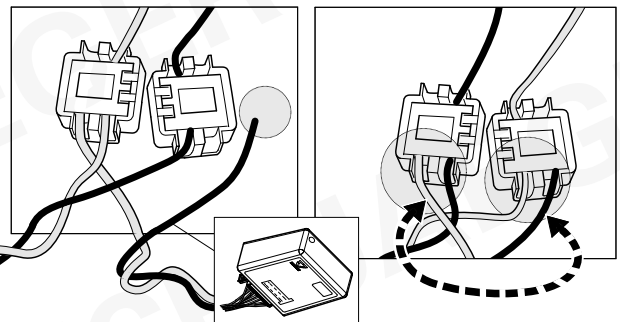

Failure support

Check CAN-Data Wire