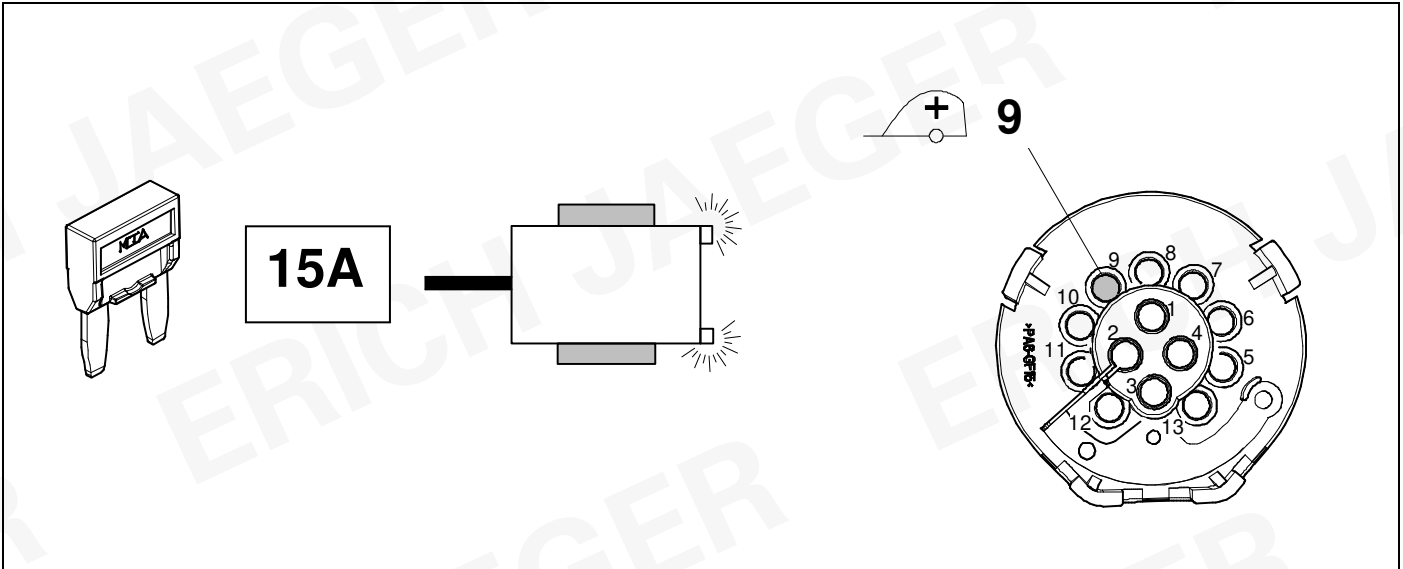

-

32

40

41

42

Status LED für Eigendiagnose

Status LED for self-diagnosis

Operation support