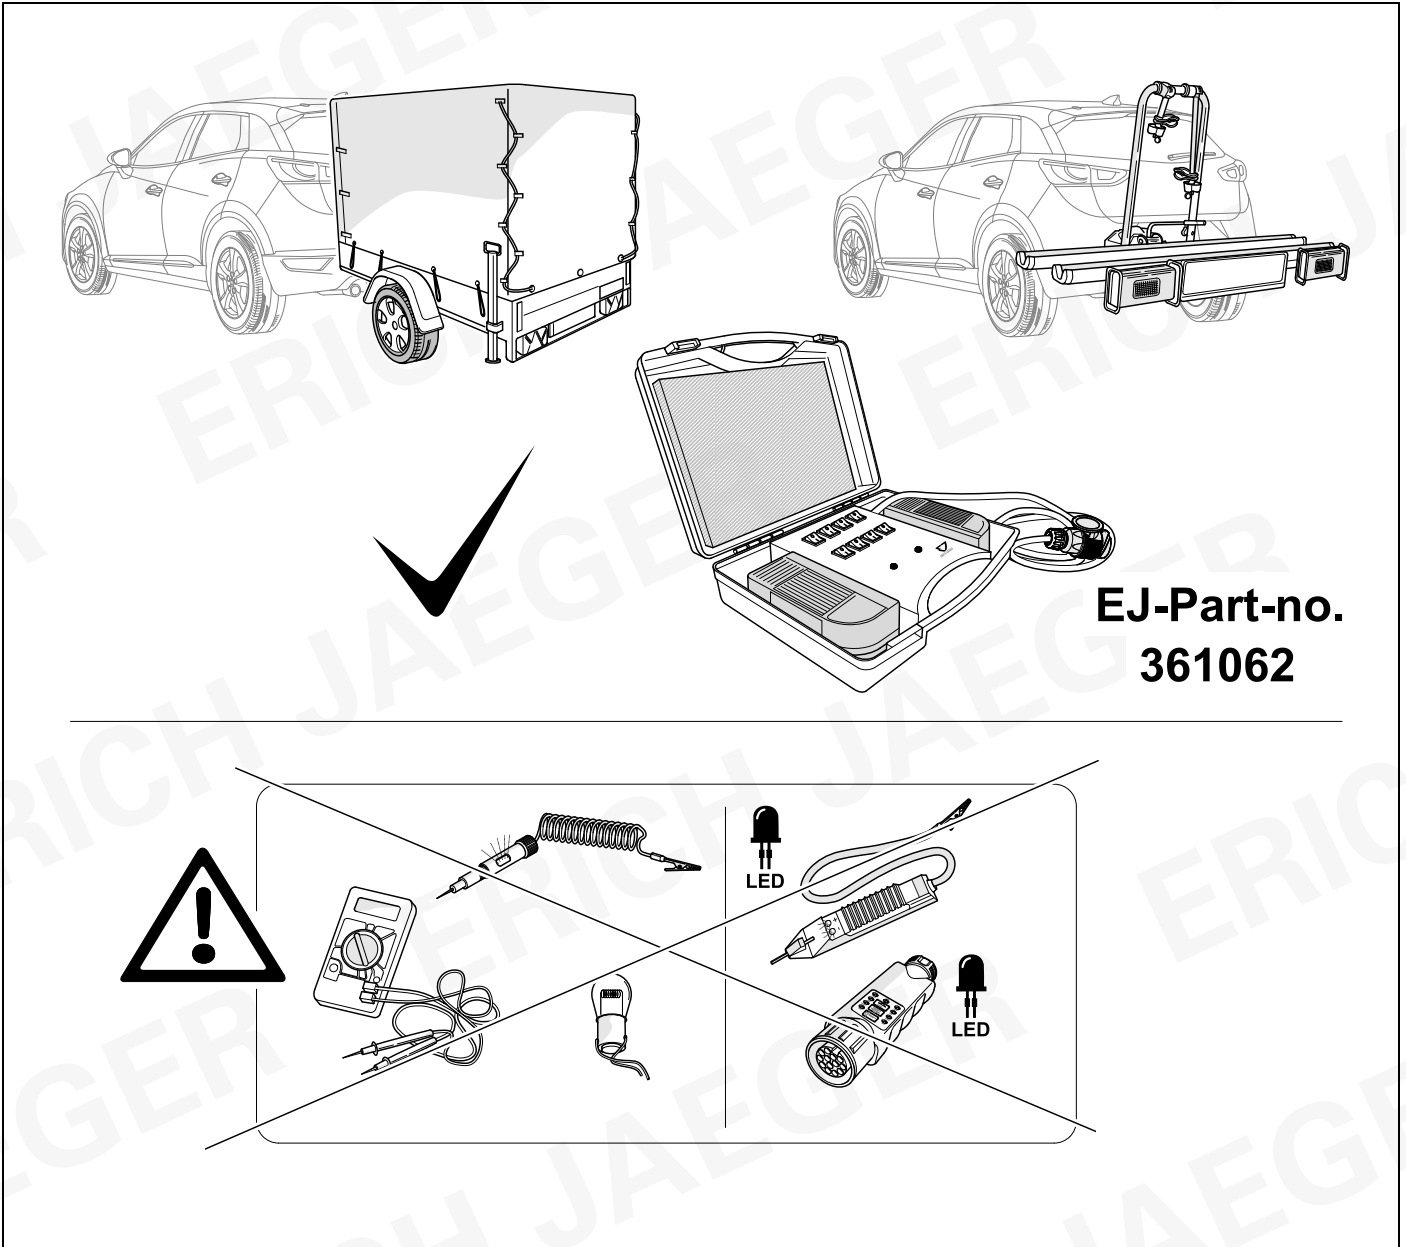

37 CHECK

38 INFORMATION

30

-

32