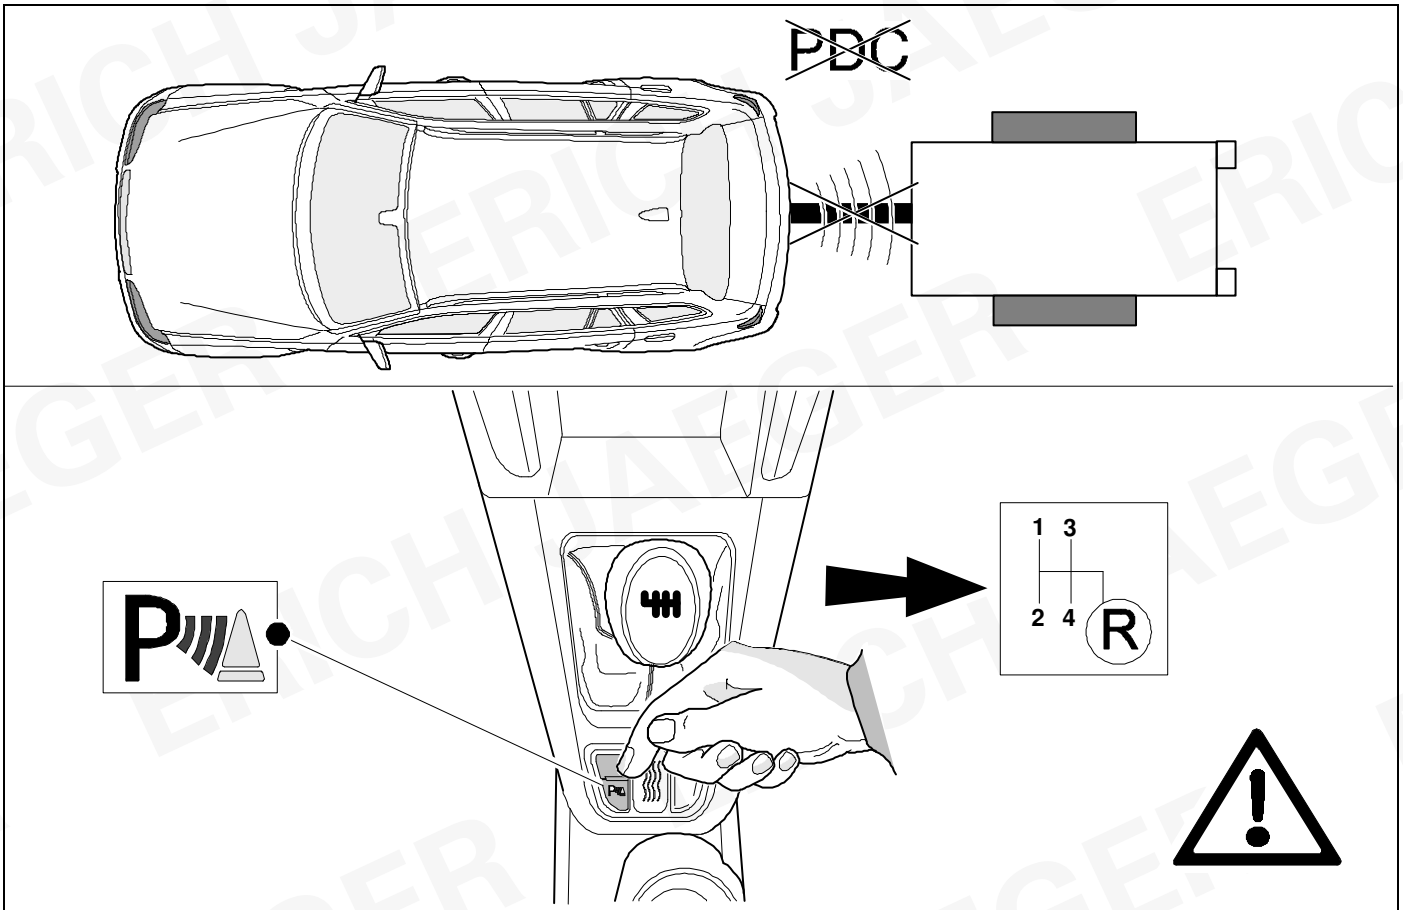

-

32

40

41

42

Status LED für Eigendiagnose

Status LED for self-diagnosis

Operation support