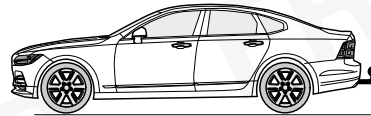

Ignition OFF