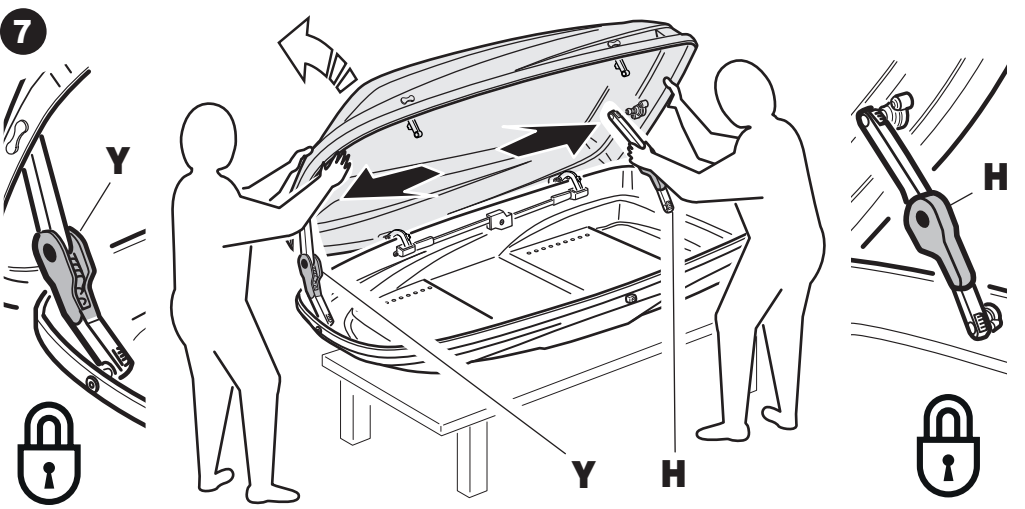

Cod.
AO.100K9009.2

0 km / 0 mi

RE-CHECK

100 km / 62 mi

1000 km / 621 mi