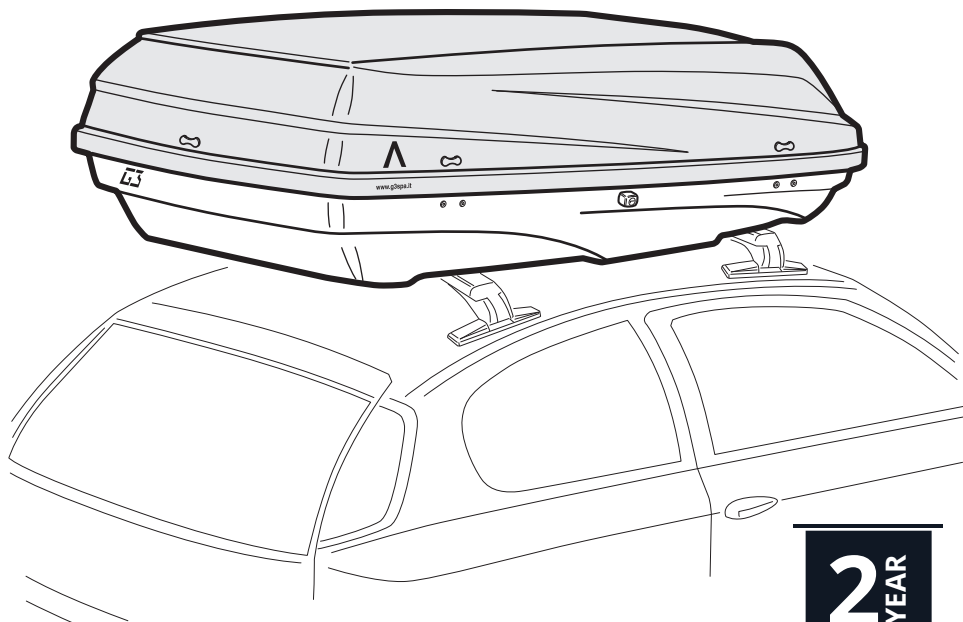

G3 bicube 520+ disassembled

Roof box
Box da tetto

ASSEMBLING INSTRUCTION - ISTRUZIONI D'ASSEMBLAGGIO

2
YEAR
WARRANTY

CityCrash

DUAL SIDE

= 14.5 kg (31.9 lbs)

MAX. = 75 kg (165.34 lbs)