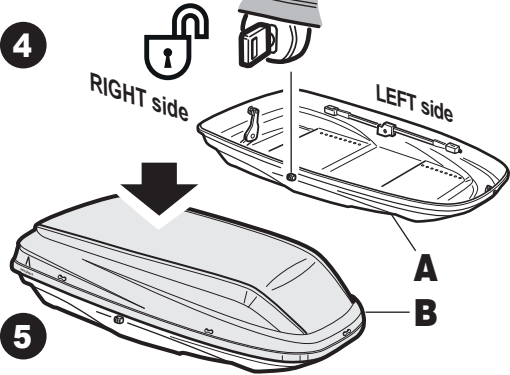

Cod.
AO.100K9009.2

0 km / 0 mi

RE-CHECK

100 km / 62 mi

1000 km / 621 mi