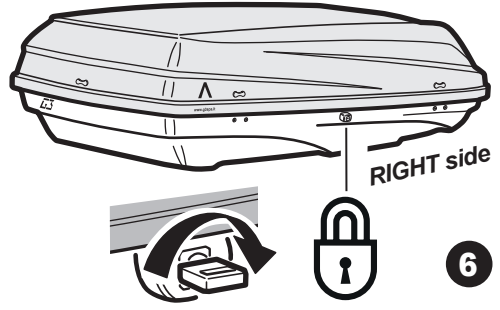

Cod.
AO.100K9009.2

0 km / 0 mi

RE-CHECK

100 km / 62 mi

1000 km / 621 mi